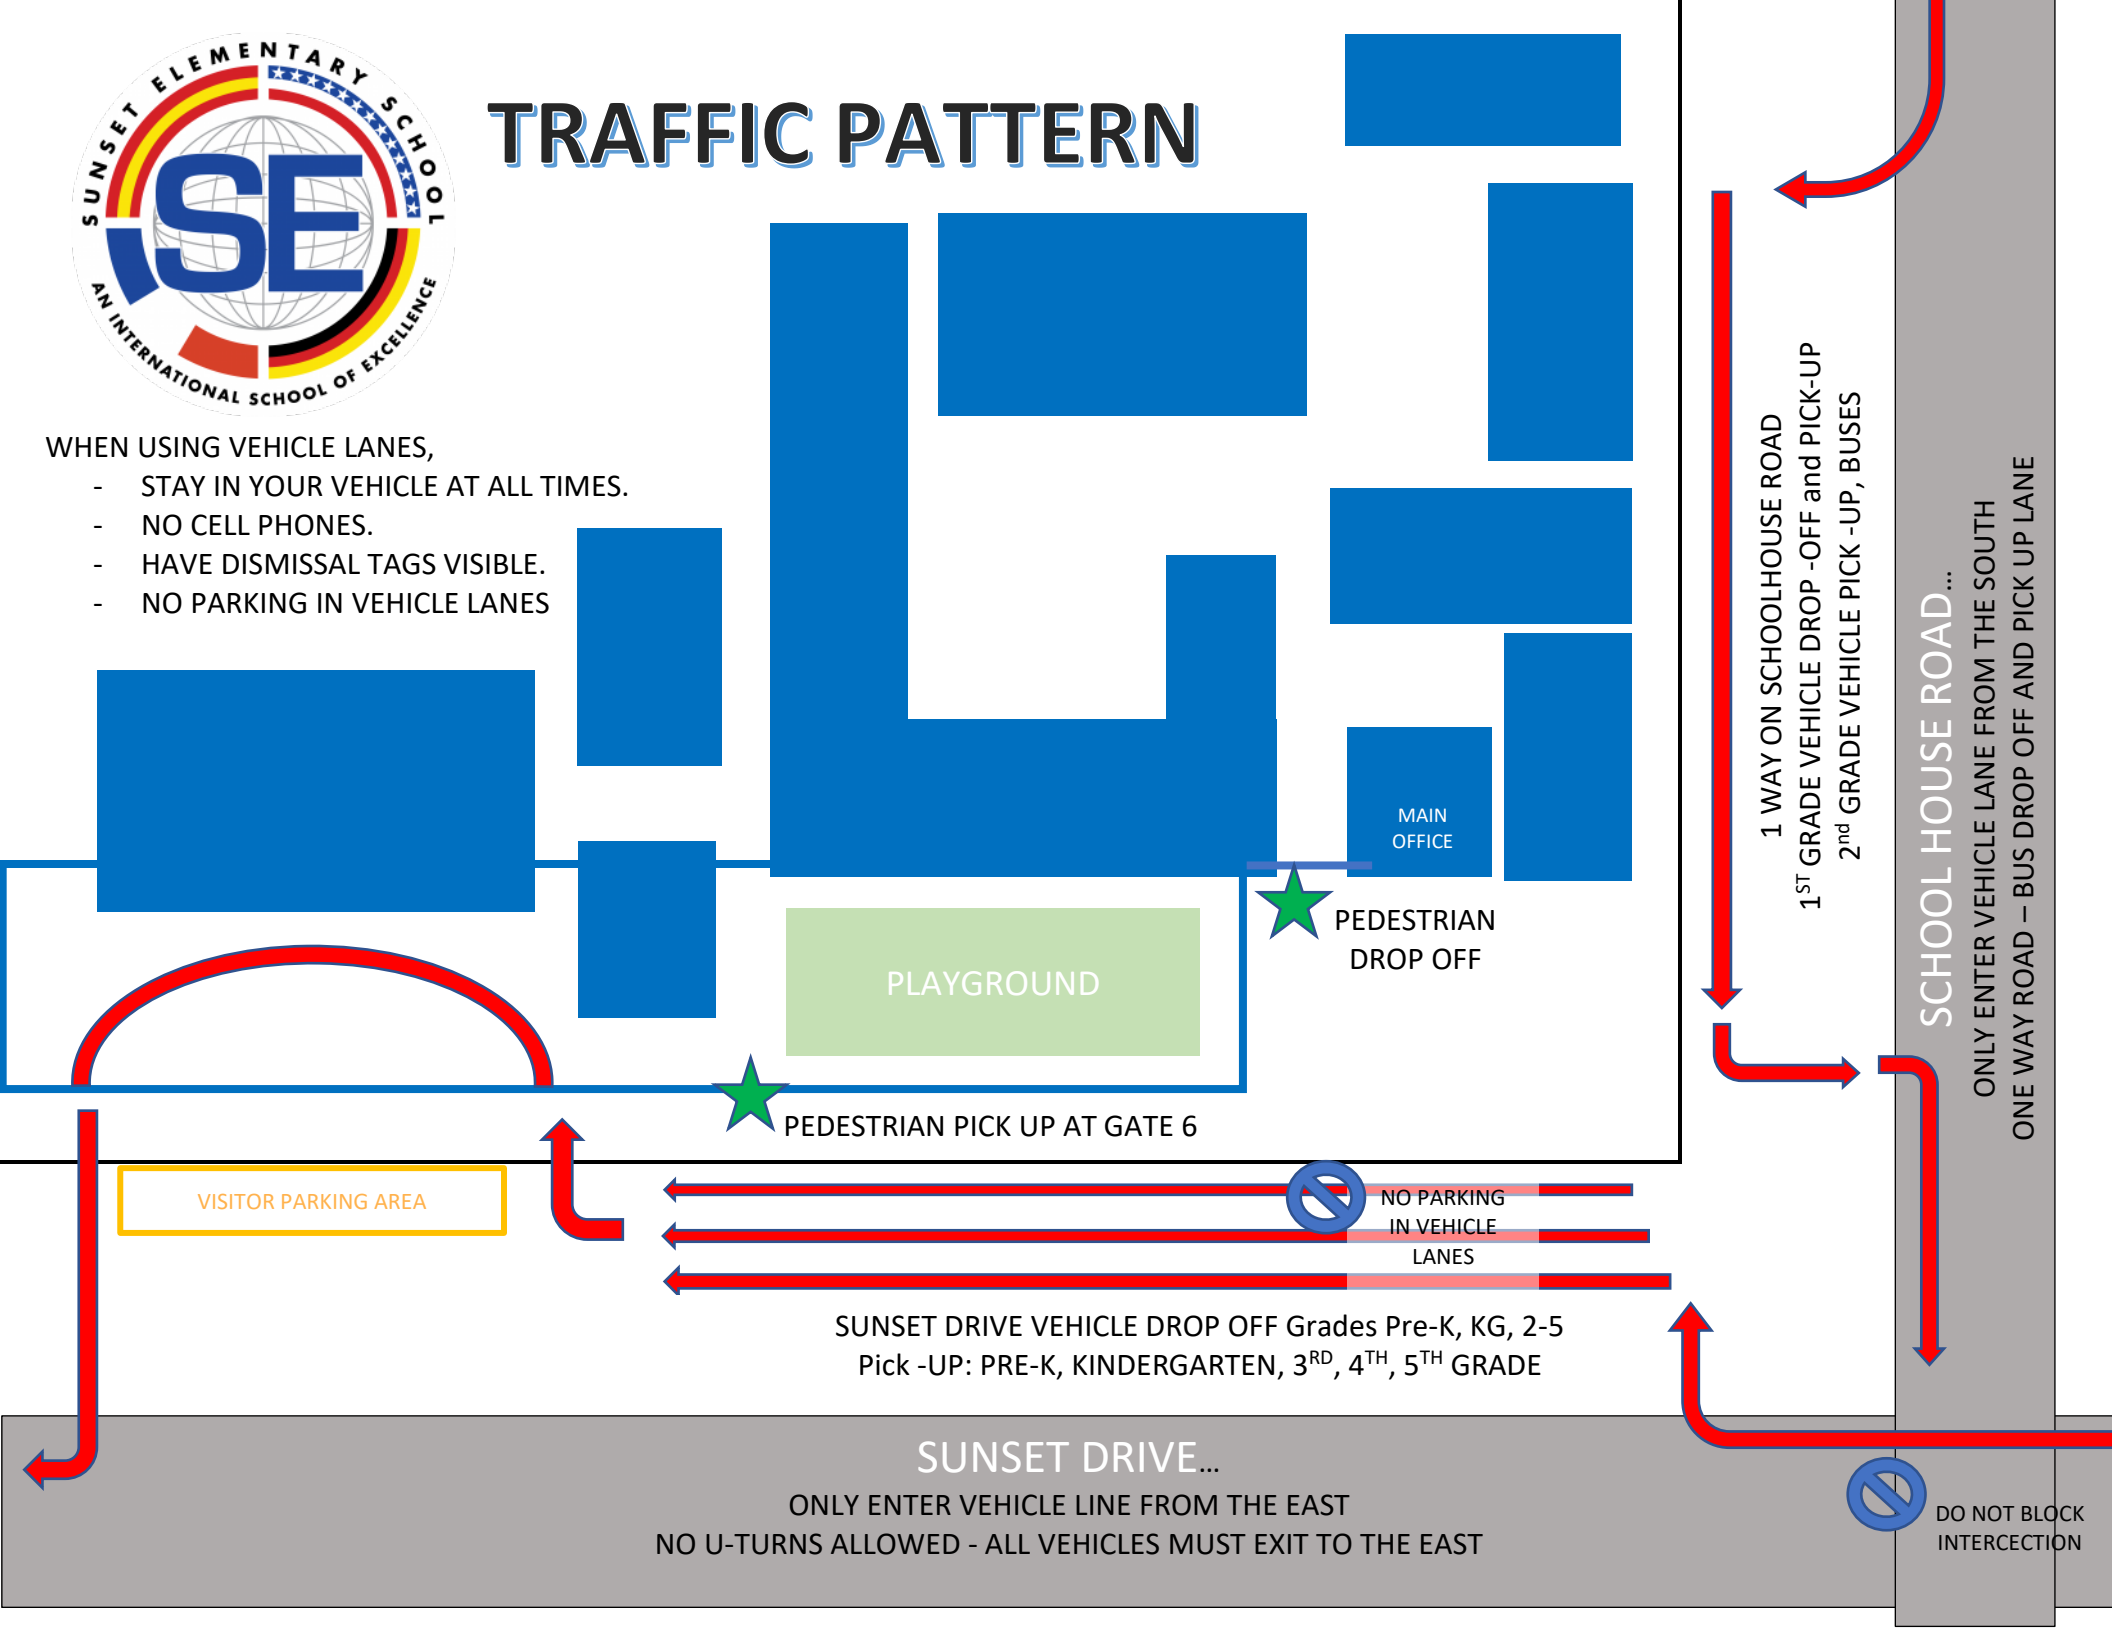

TRAFFIC PATTERN

WHEN USING VEHICLE LANES,

- STAY IN YOUR VEHICLE AT ALL TIMES.
- NO CELL PHONES.
- HAVE DISMISSAL TAGS VISIBLE.
- NO PARKING IN VEHICLE LANES

MAIN OFFICE

★ PEDESTRIAN DROP OFF

PLAYGROUND

★ PEDESTRIAN PICK UP AT GATE 6

VISITOR PARKING AREA

NO PARKING IN VEHICLE LANES

SUNSET DRIVE VEHICLE DROP OFF Grades Pre-K, KG, 2-5
Pick -UP: PRE-K, KINDERGARTEN, 3RD, 4TH, 5TH GRADE

SUNSET DRIVE...

ONLY ENTER VEHICLE LINE FROM THE EAST
NO U-TURNS ALLOWED - ALL VEHICLES MUST EXIT TO THE EAST

1 WAY ON SCHOOLHOUSE ROAD
1ST GRADE VEHICLE DROP - OFF and PICK-UP
2ND GRADE VEHICLE PICK -UP, BUSES

SCHOOL HOUSE ROAD...

ONLY ENTER VEHICLE LANE FROM THE SOUTH
ONE WAY ROAD - BUS DROP OFF AND PICK UP LANE

DO NOT BLOCK INTERSECTION