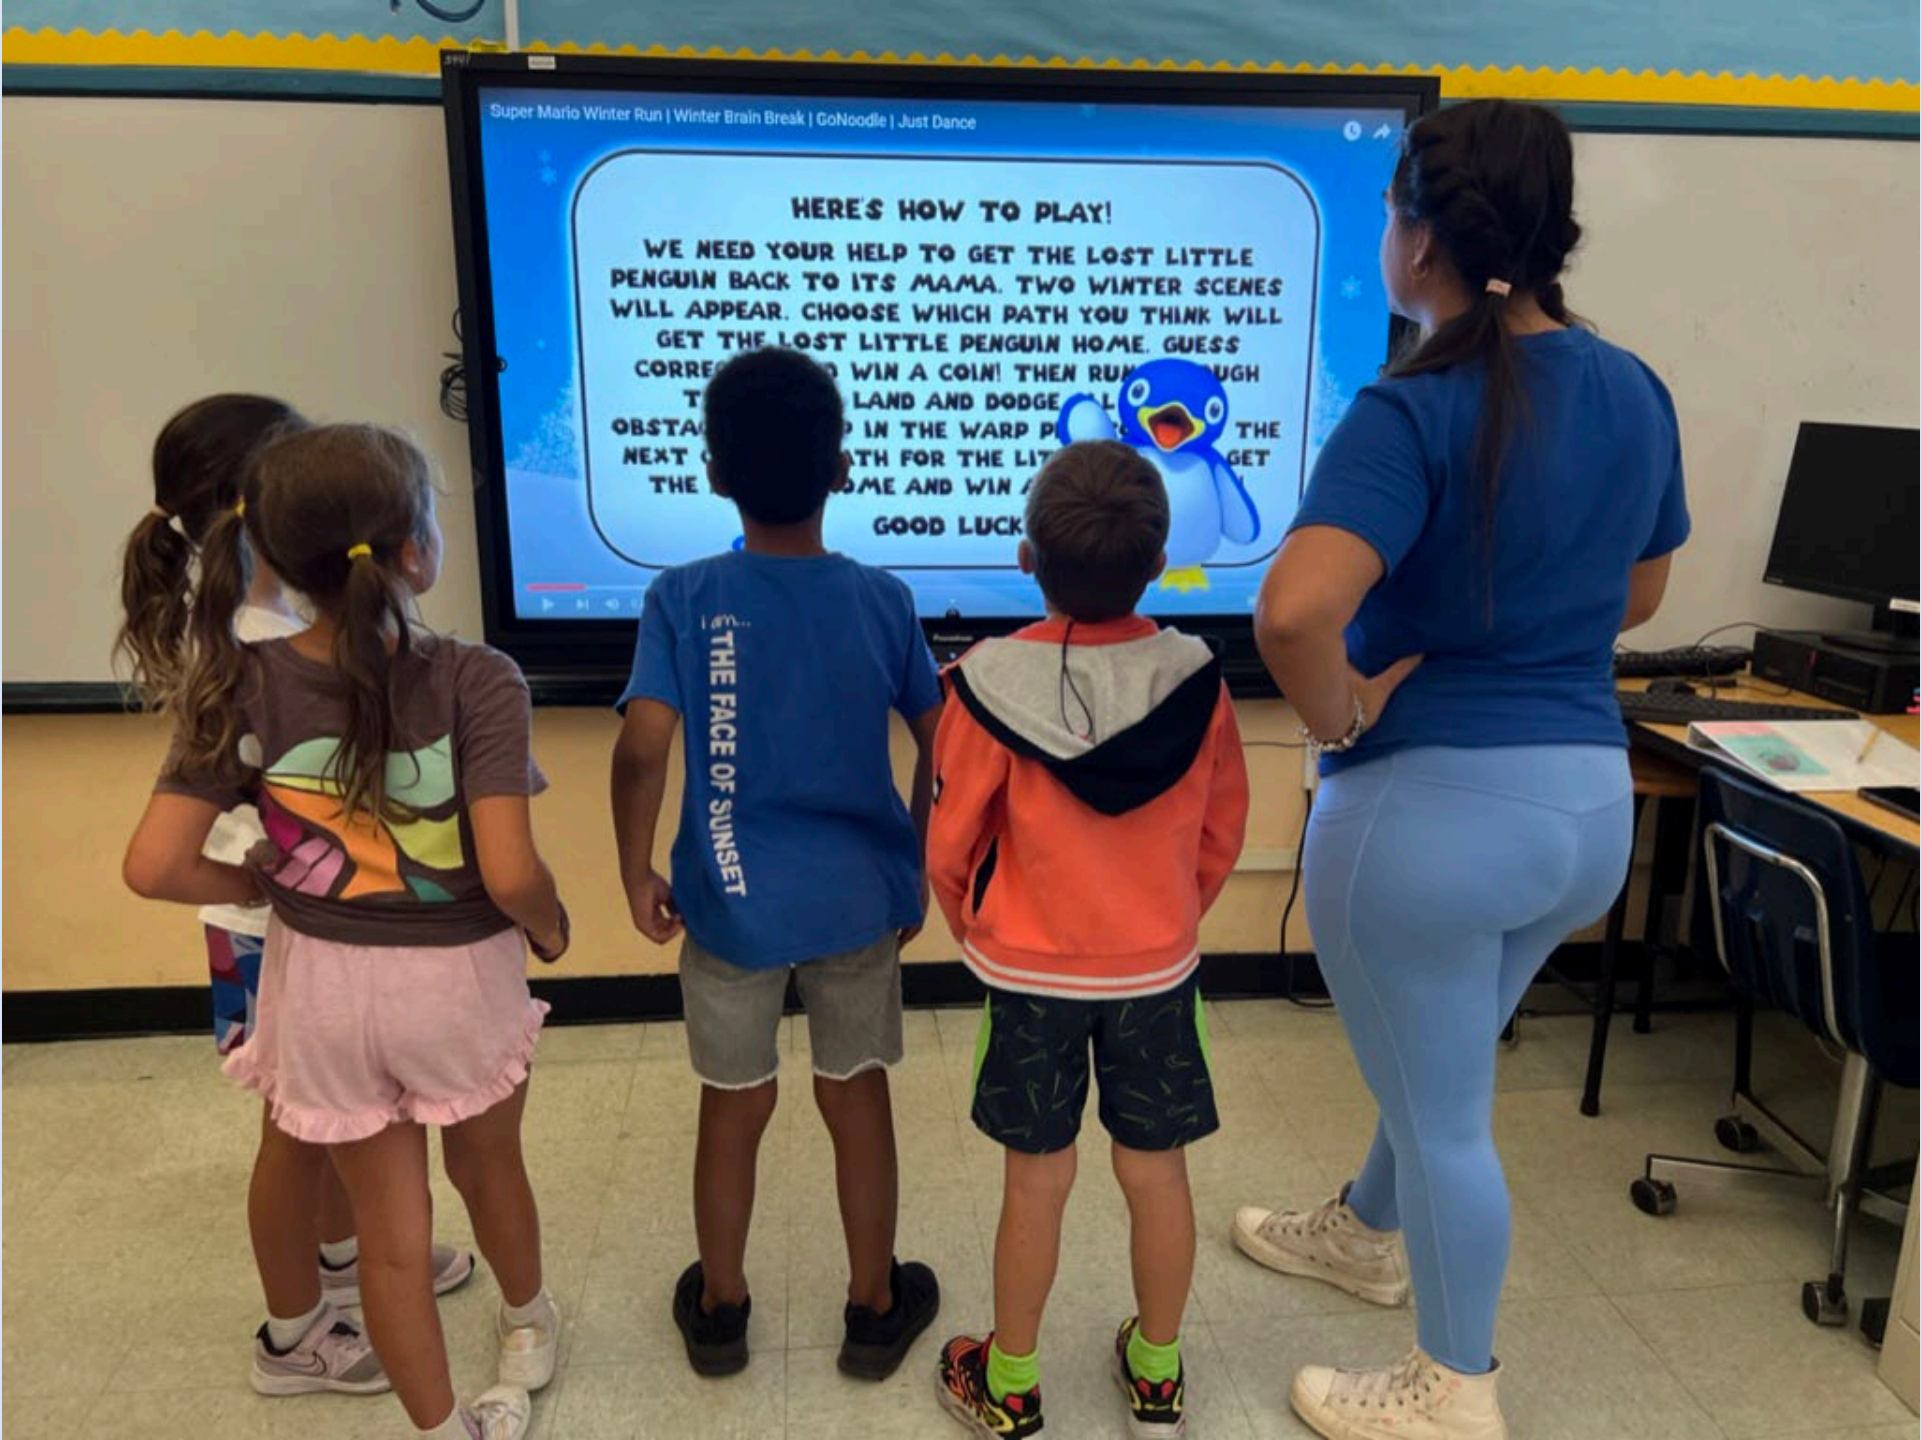

Sunset Summer Camp 2023: Session 1- Pt. 1

Super Mario Winter Run | Winter Brain Break | GoNoodle | Just Dance

HERE'S HOW TO PLAY!

WE NEED YOUR HELP TO GET THE LOST LITTLE PENGUIN BACK TO ITS MAMA. TWO WINTER SCENES WILL APPEAR. CHOOSE WHICH PATH YOU THINK WILL GET THE LOST LITTLE PENGUIN HOME. GUESS CORRECT AND WIN A COIN! THEN RUN THROUGH THE LAND AND DODGE ALL THE OBSTACLES IN THE WARP PORTALS. THE NEXT GOAL IS TO GET THE LITTLE PENGUIN HOME AND WIN A COIN. GOOD LUCK!

...THE FACE OF SUNSET