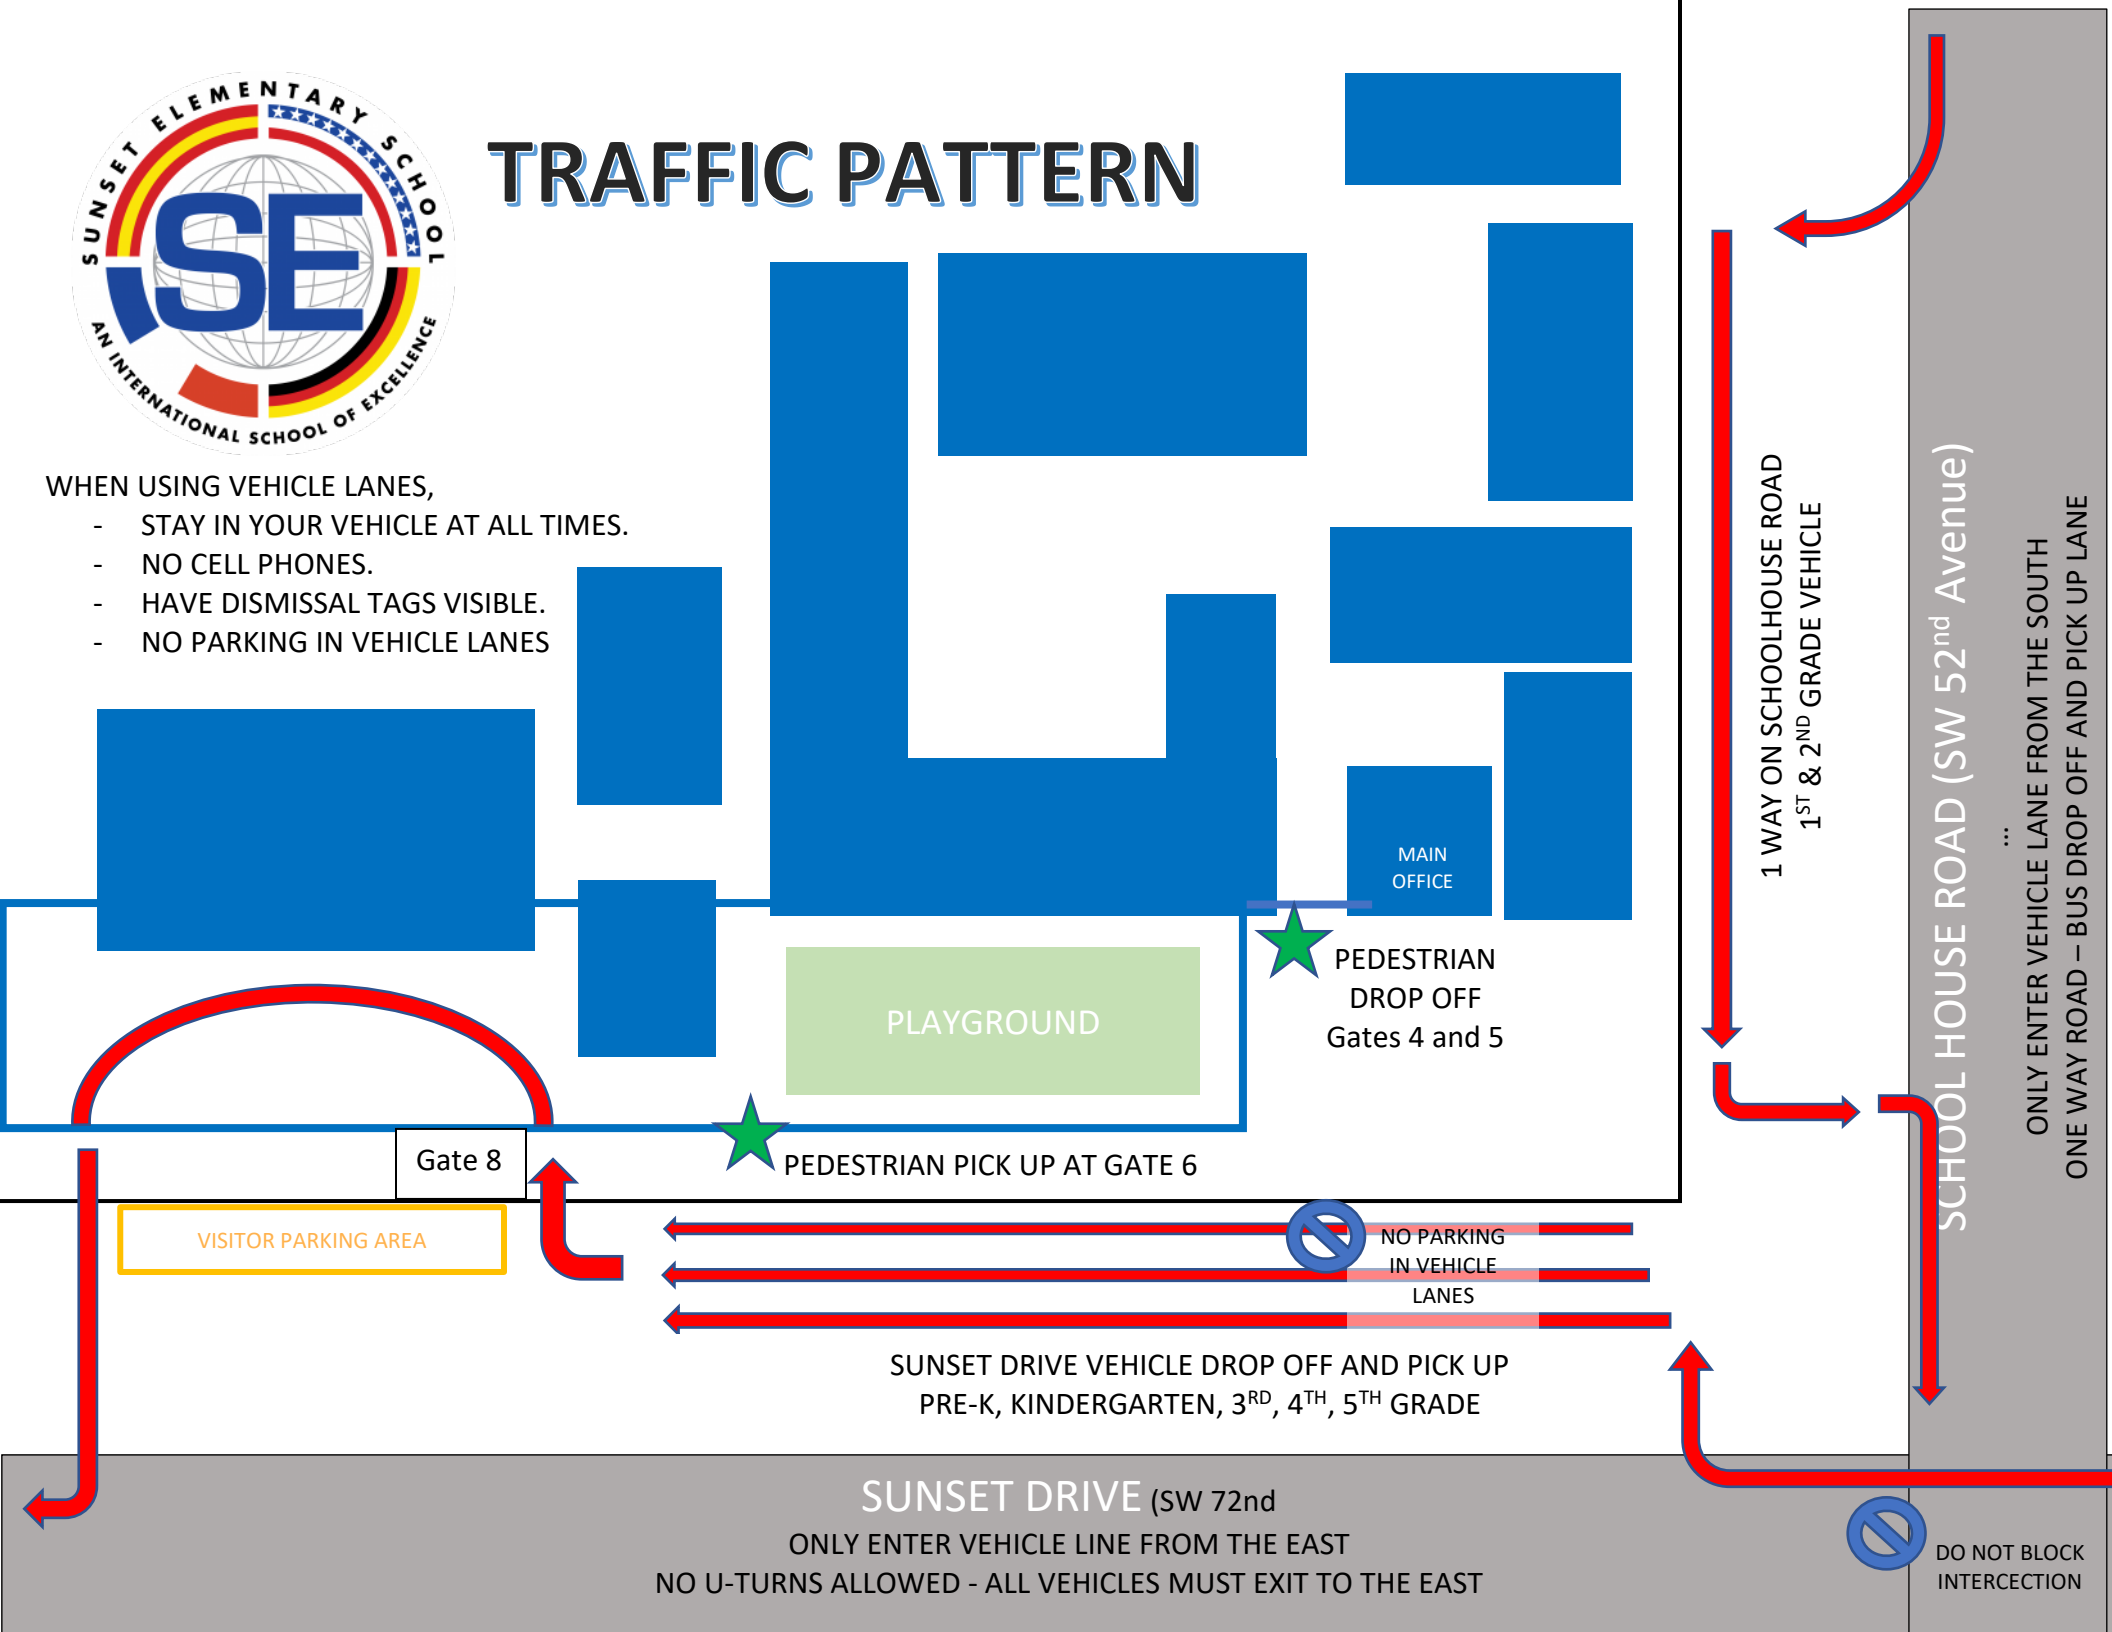

TRAFFIC PATTERN

WHEN USING VEHICLE LANES,

- STAY IN YOUR VEHICLE AT ALL TIMES.
- NO CELL PHONES.
- HAVE DISMISSAL TAGS VISIBLE.
- NO PARKING IN VEHICLE LANES

Gate 8

VISITOR PARKING AREA

PLAYGROUND

MAIN OFFICE

PEDESTRIAN DROP OFF Gates 4 and 5

PEDESTRIAN PICK UP AT GATE 6

NO PARKING IN VEHICLE LANES

SUNSET DRIVE VEHICLE DROP OFF AND PICK UP PRE-K, KINDERGARTEN, 3RD, 4TH, 5TH GRADE

SUNSET DRIVE (SW 72nd

ONLY ENTER VEHICLE LINE FROM THE EAST
NO U-TURNS ALLOWED - ALL VEHICLES MUST EXIT TO THE EAST

1 WAY ON SCHOOLHOUSE ROAD
1ST & 2ND GRADE VEHICLE

SCHOOLHOUSE ROAD (SW 52nd Avenue)

DO NOT BLOCK INTERSECTION

...
ONLY ENTER VEHICLE LANE FROM THE SOUTH
ONE WAY ROAD - BUS DROP OFF AND PICK UP LANE